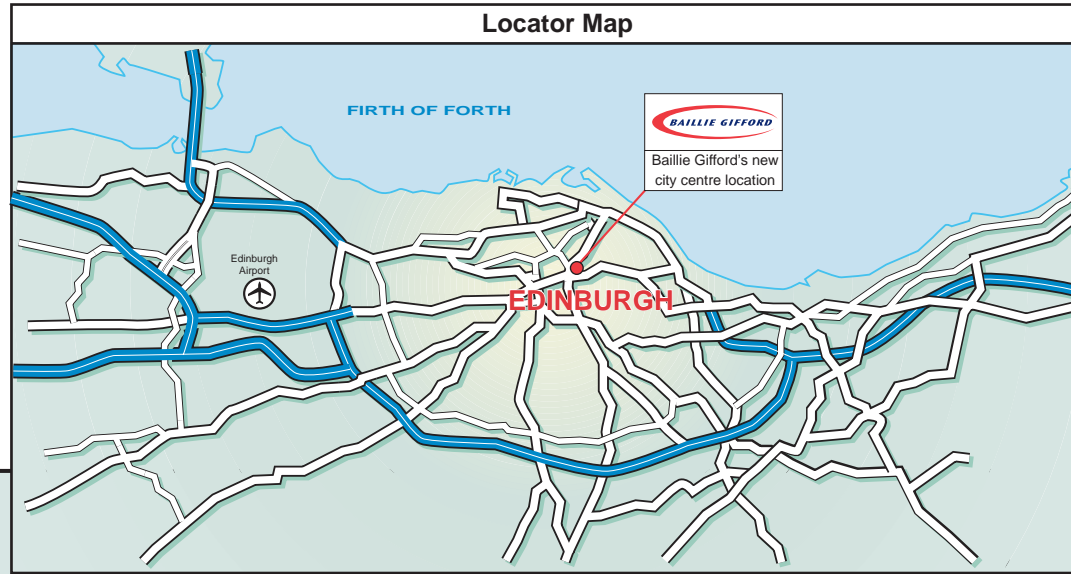

**Baillie Gifford & Co**  
 Calton Square  
 1 Greenside Row  
 Edinburgh EH1 3AN

Tel: 0131 275 2000 Fax: 0131 275 3999  
 www.bailliegyfford.com

**Public Transport**

- By Rail:**  
Edinburgh Waverley - approximately a 5 minute walk away.
- By Air:**  
Edinburgh Airport - approximately 45 minutes away by car.