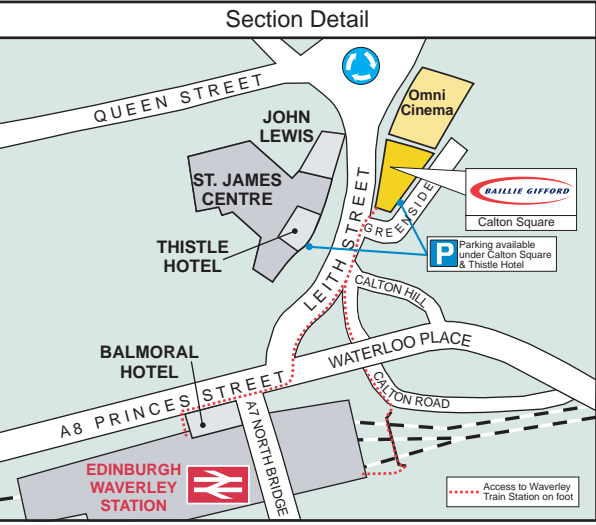

**Baillie Gifford & Co**  
 Calton Square  
 1 Greenside Row  
 Edinburgh EH1 3AN

Tel: 0131 275 2000 Fax: 0131 275 3999  
 www.bailliegyfford.com

**Public Transport**

- By Rail:**  
Edinburgh Waverley - approximately a 5 minute walk away.
- By Air:**  
Edinburgh Airport - approximately 45 minutes away by car.